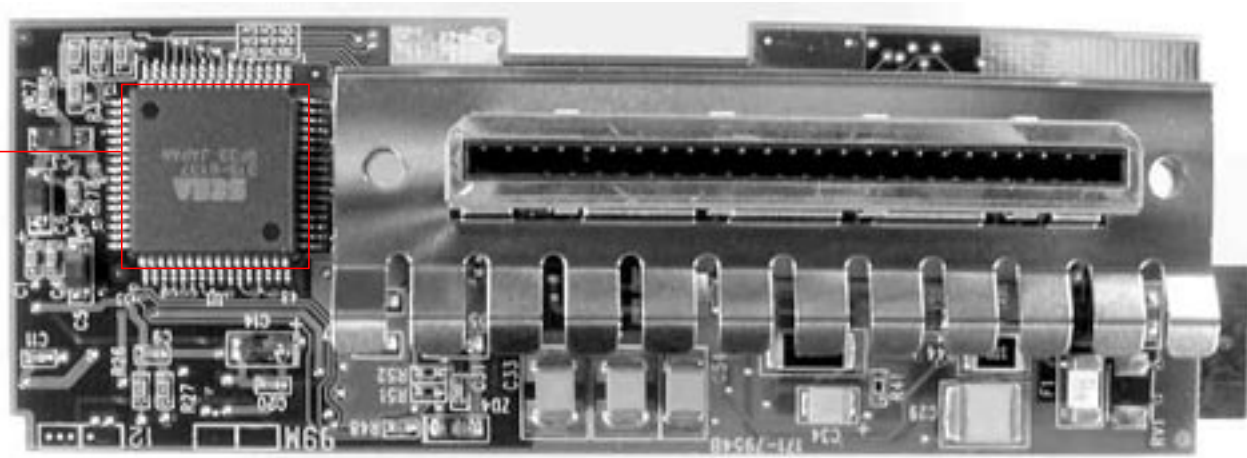

## Sega Dreamcast Game Console -- Annotated Circuit Board #3 Top (Rockwell)

Rev 1.0 - July 24, 2000 1:00  
Y:\PARTS\\_down stream\\_CONSOLES\Sega Dreamcast Game Console\  
Sega Dreamcast Game Console -- Annotated Circuit Board #3 Top (Rockwell).vsd

## Sega Dreamcast Game Console -- Annotated Circuit Board #3 Top IC's (Rockwell)

Sega  
315-6137  
9G13

1