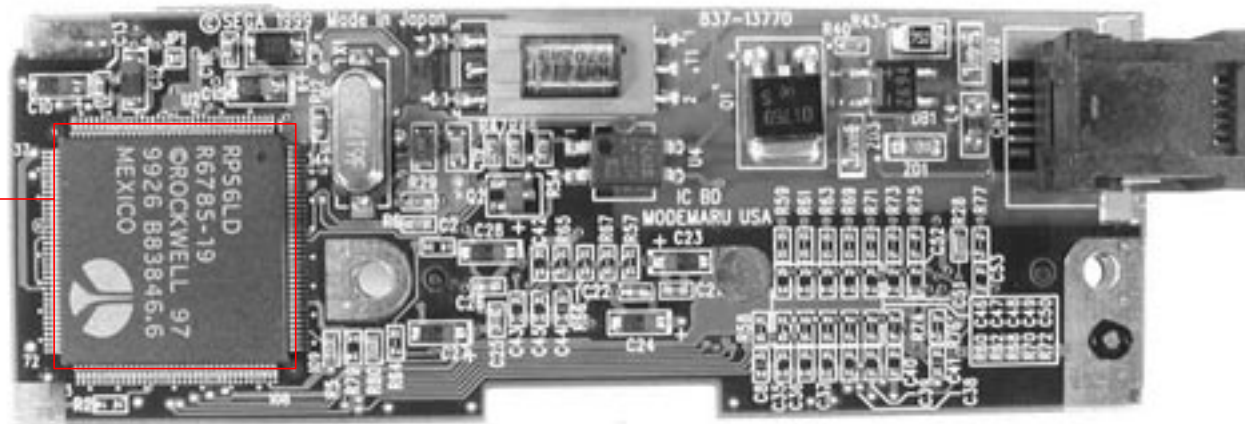

## Sega Dreamcast Game Console -- Annotated Circuit Board #3 Top (Conexant)

Rev 1.0 - July 24, 2000 1:00  
Y:\PARTS\\_down stream\\_CONSOLES\Sega Dreamcast Game Console\  
Sega Dreamcast Game Console -- Annotated Circuit Board #3 Top (Conexant).vsd

## Sega Dreamcast Game Console -- Annotated Circuit Board #3 Top IC's (Conexant)

Rockwell  
R6785-19  
9926

1