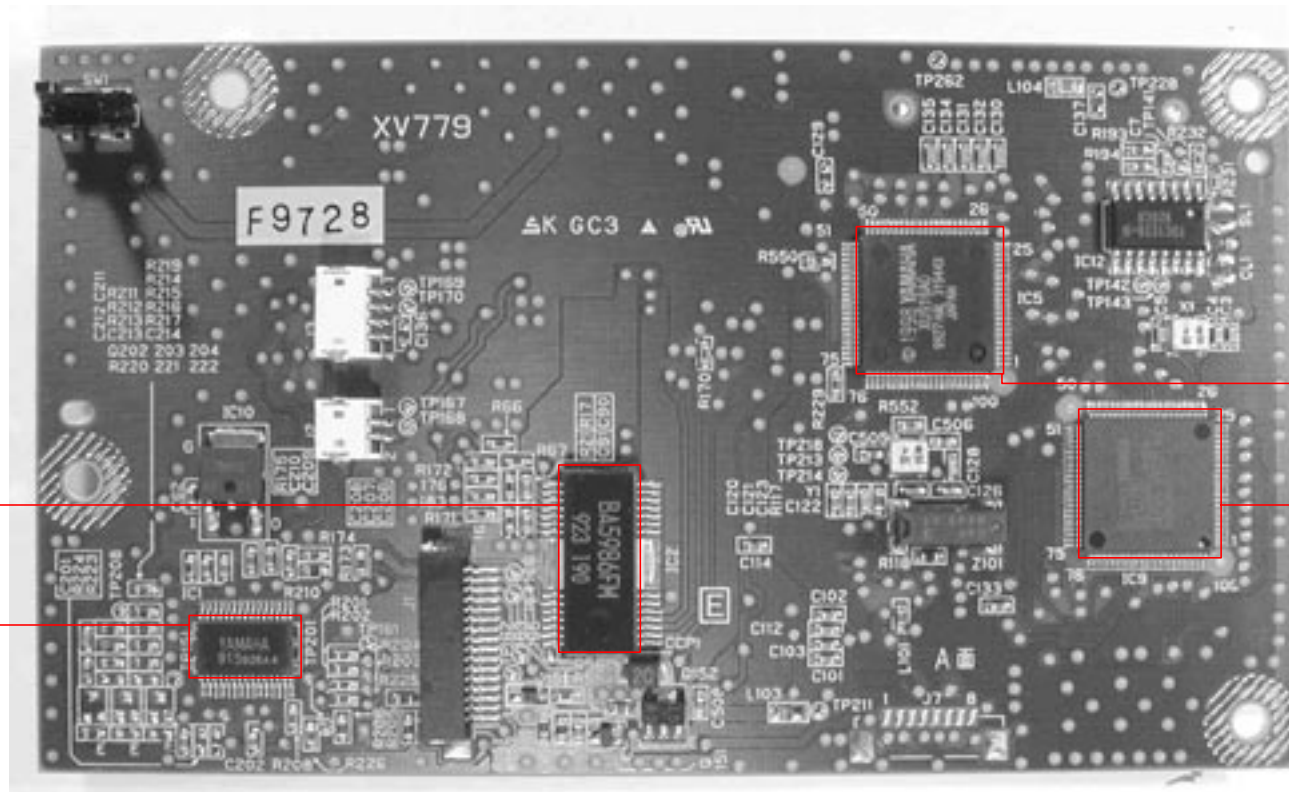

## Sega Dreamcast Game Console -- Annotated Circuit Board #1

Rev 1.0 - July 24, 2000 1:00  
 Y:\PARTS\\_down stream\\_CONSOLES\Sega Dreamcast Game Console\  
 Sega Dreamcast Game Console -- Annotated Circuit Board #1.vsd

## Sega Dreamcast Game Console -- Annotated Circuit Board #1 IC's

1  
Rohm  
BA5986FM  
923

2  
Yamaha  
XU915  
928

3  
Yamaha  
XU916A0  
9927

4  
Yamaha  
XU917A0  
9927FAZ

## Sega Dreamcast Game Console -- Annotated Circuit Board #2 Top

#	Part Number	Manufacturer	Datecode	Device Type	Devices / Unit
1	BA5986FM	Rohm	923	CD-ROM Mechanism Driver	1
2	XU915	Yamaha	928	ASIC	1
3	XU916A0	Yamaha	9927	ASIC	1
4	XU917A0	Yamaha	9927FAZ	Reception And Decoding Of Digital-Audio Signals	1