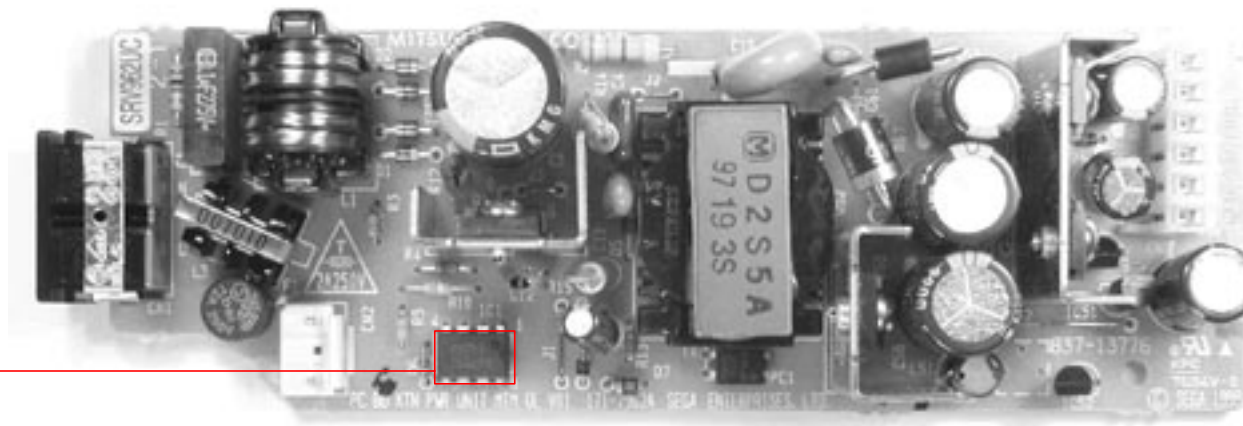

## Sega Dreamcast Game Console -- Annotated Circuit Board #3 Bottom IC's

Fairchild  
KA7552  
E929A

1