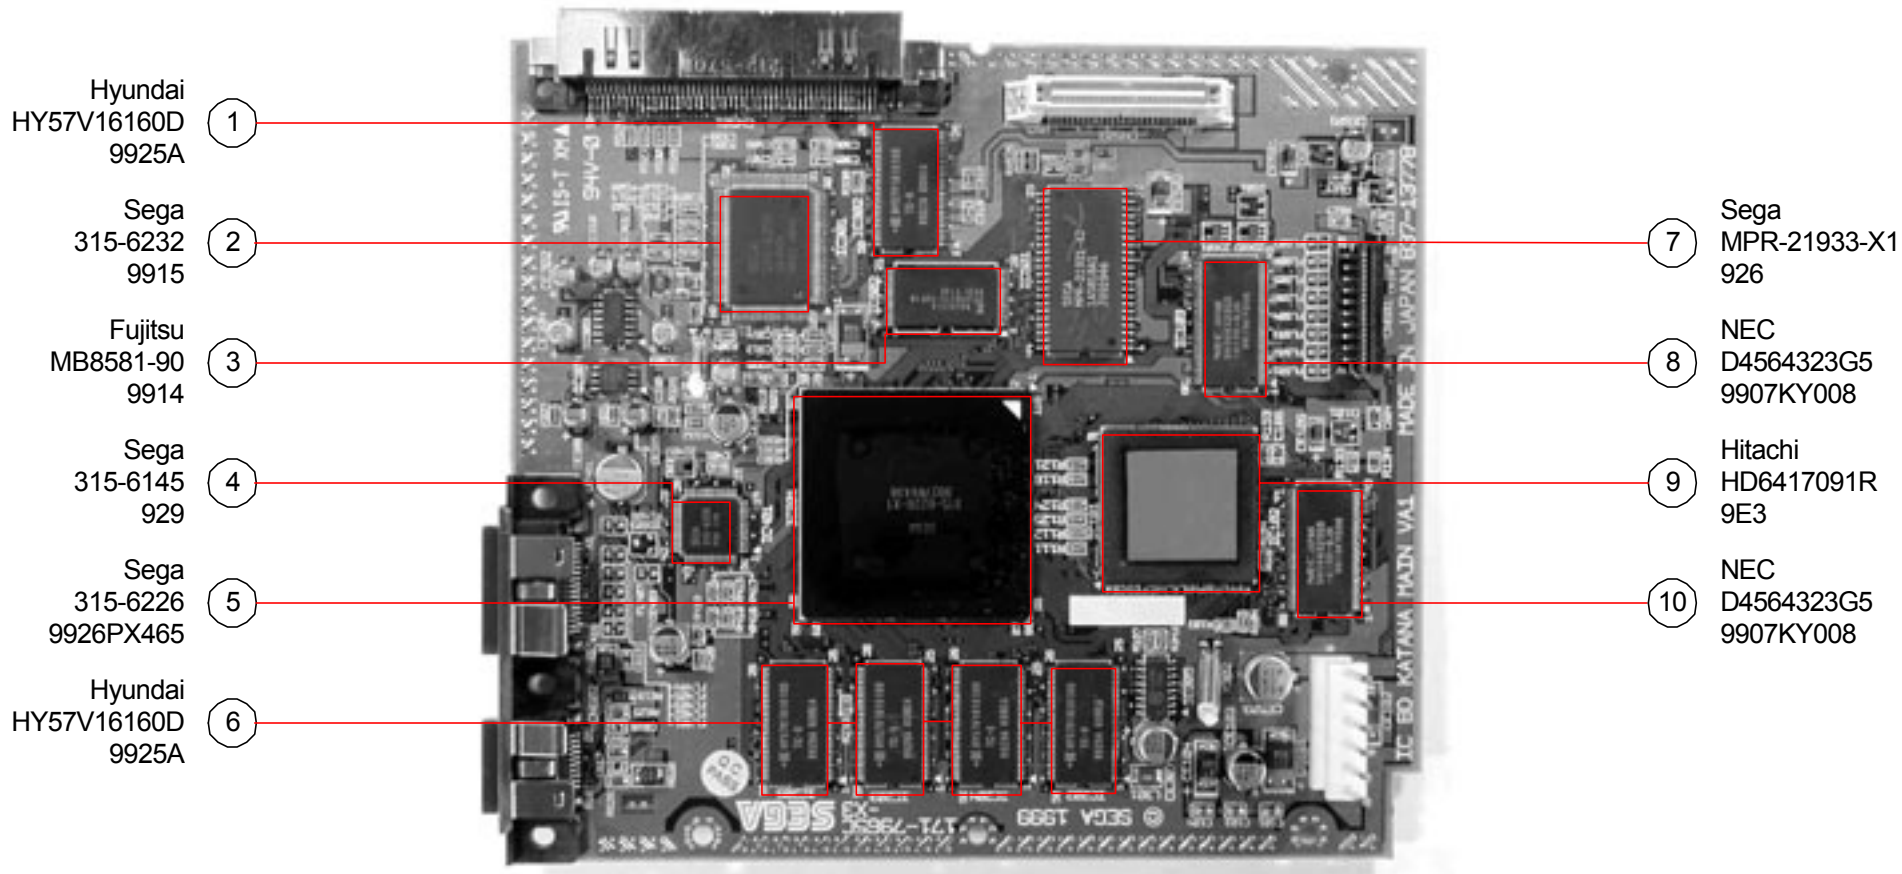

## Sega Dreamcast Game Console -- Annotated Circuit Board #1

Rev 1.0 - July 24, 2000 1:00  
 Y:\PARTS\\_down stream\\_CONSOLES\Sega Dreamcast Game Console\  
 Sega Dreamcast Game Console -- Annotated Circuit Board #1.vsd

## Sega Dreamcast Game Console -- Annotated Circuit Board #1 IC's

1  
Rohm  
BA5986FM  
923

2  
Yamaha  
XU915  
928

3  
Yamaha  
XU916A0  
9927

4  
Yamaha  
XU917A0  
9927FAZ