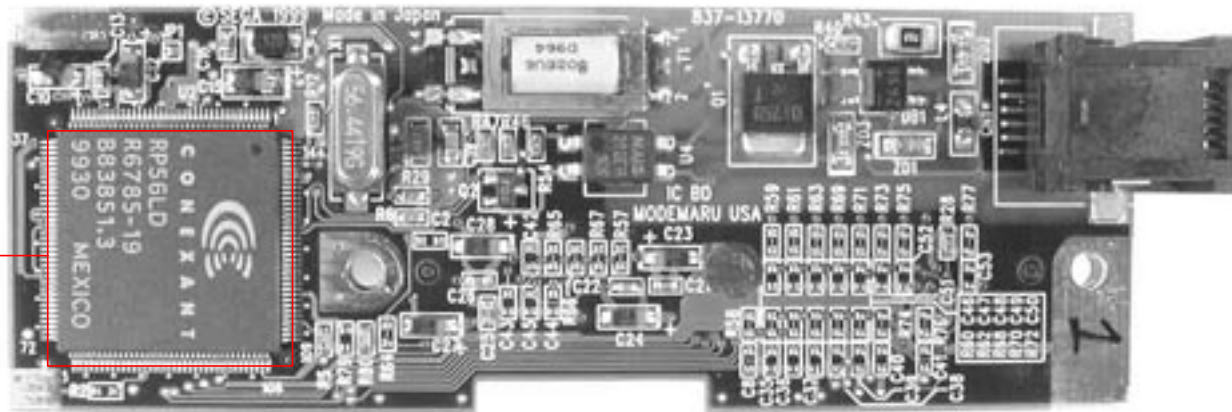

## Sega Dreamcast Game Console -- Annotated Circuit Board #2 Bottom IC's

Conexant  
R6785-19  
9930

1